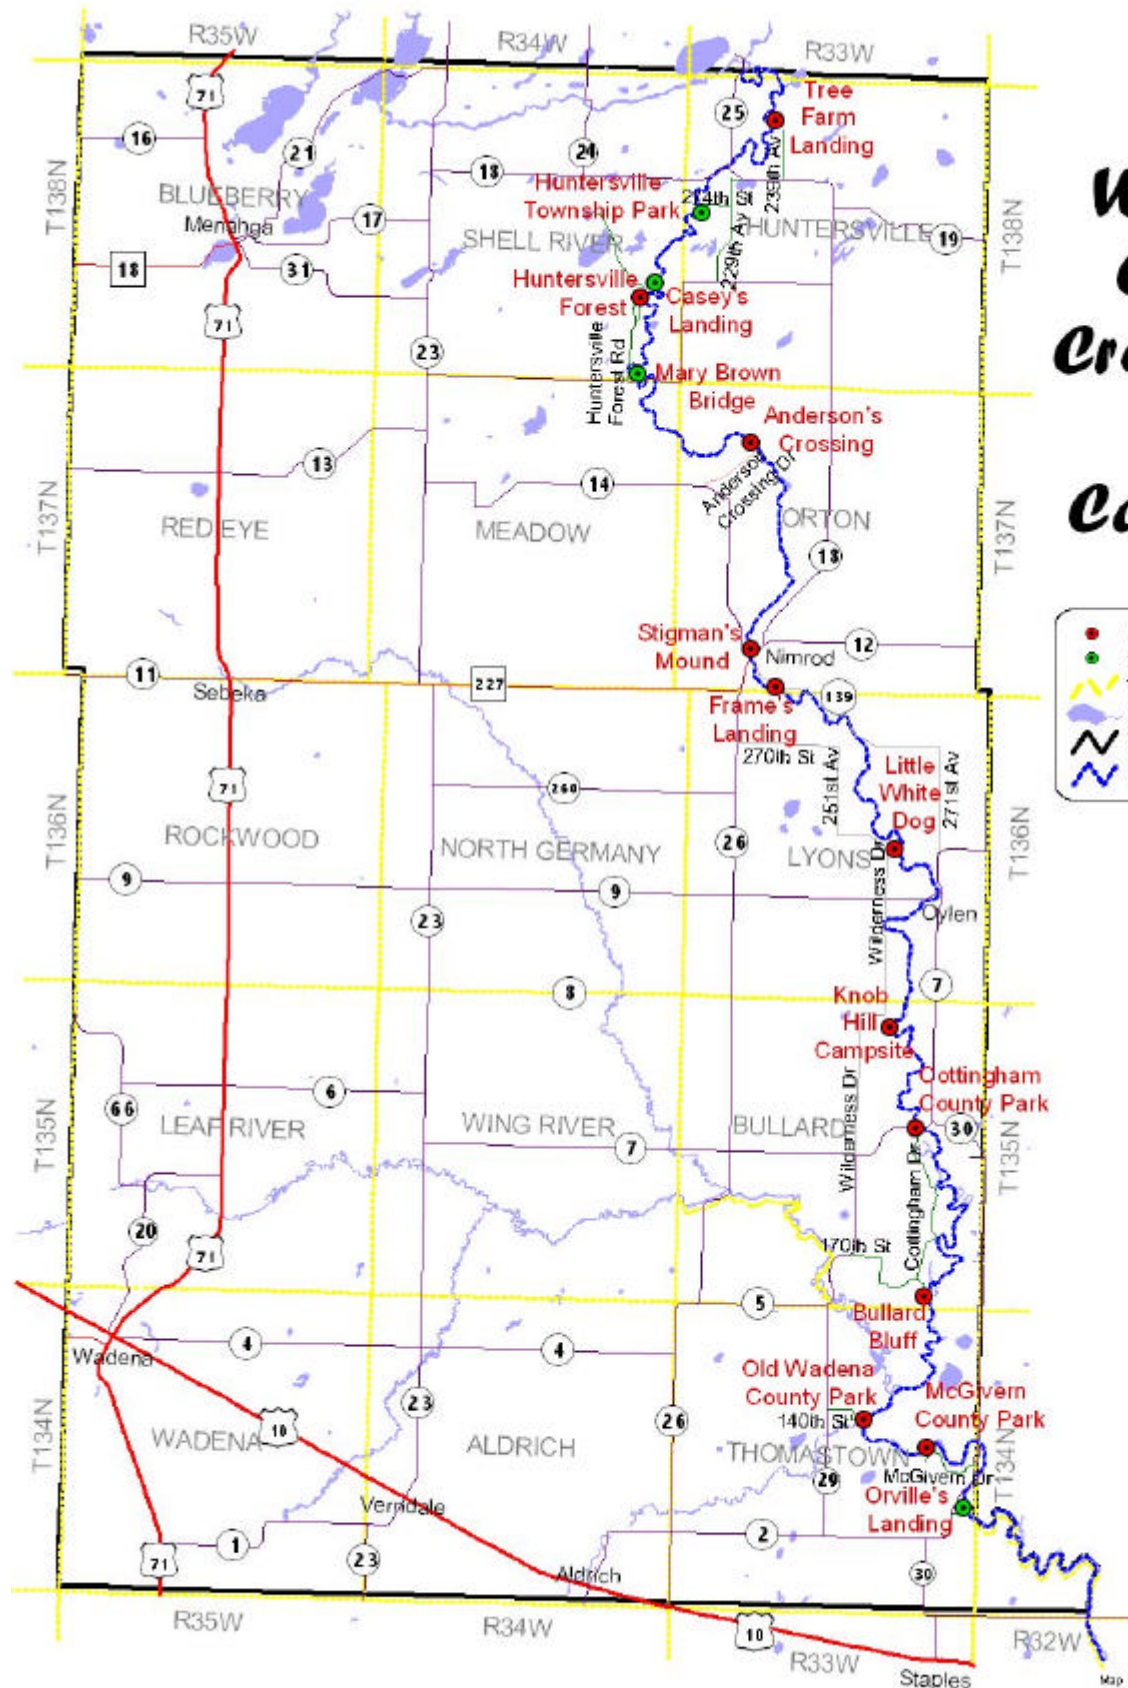

# Wadena County Crow Wing River Campsites

<span style="color: red;">●</span>	County Owned
<span style="color: green;">●</span>	State Owned
	Township Line
	Lakes & Rivers
	County Line
	Crow Wing Riv

Map prepared by:  
Jana D. Makowski  
Wadena Soil & Water Doc  
March 2014