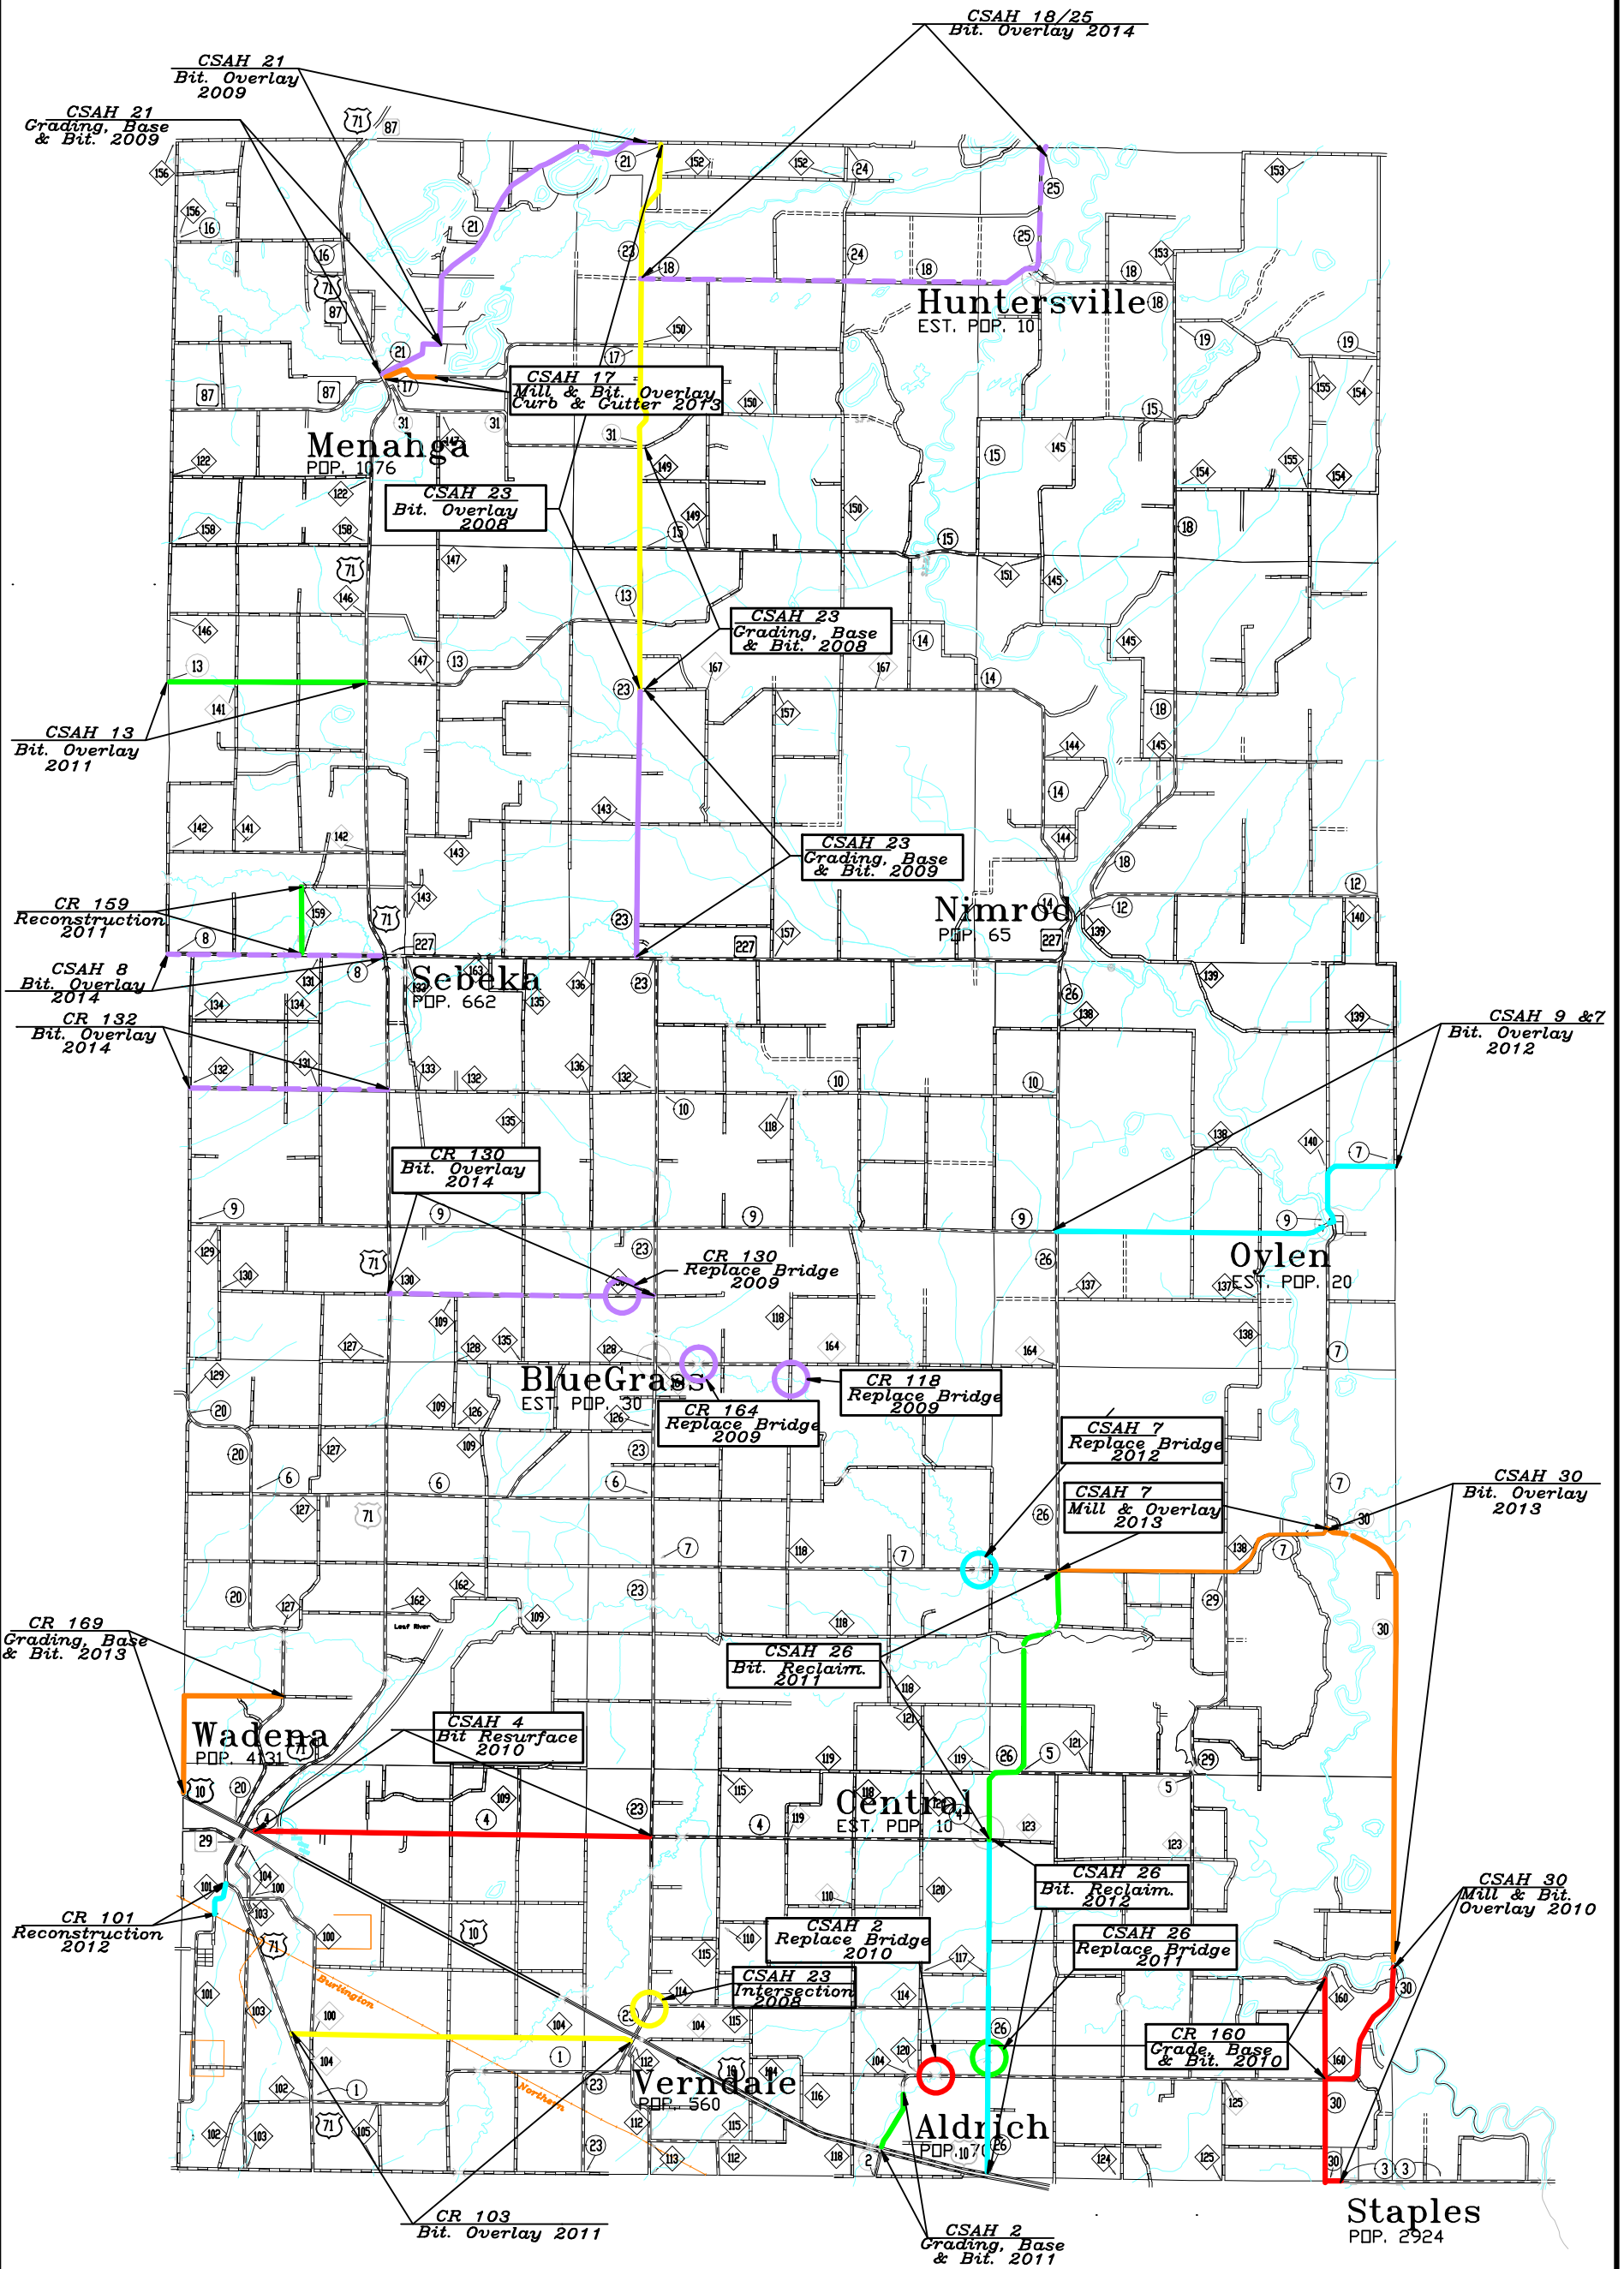

Wadena County 2008 5 Year Plan

Construction Year		
2008	2011	2014-----
2009	2012	
2010	2013	