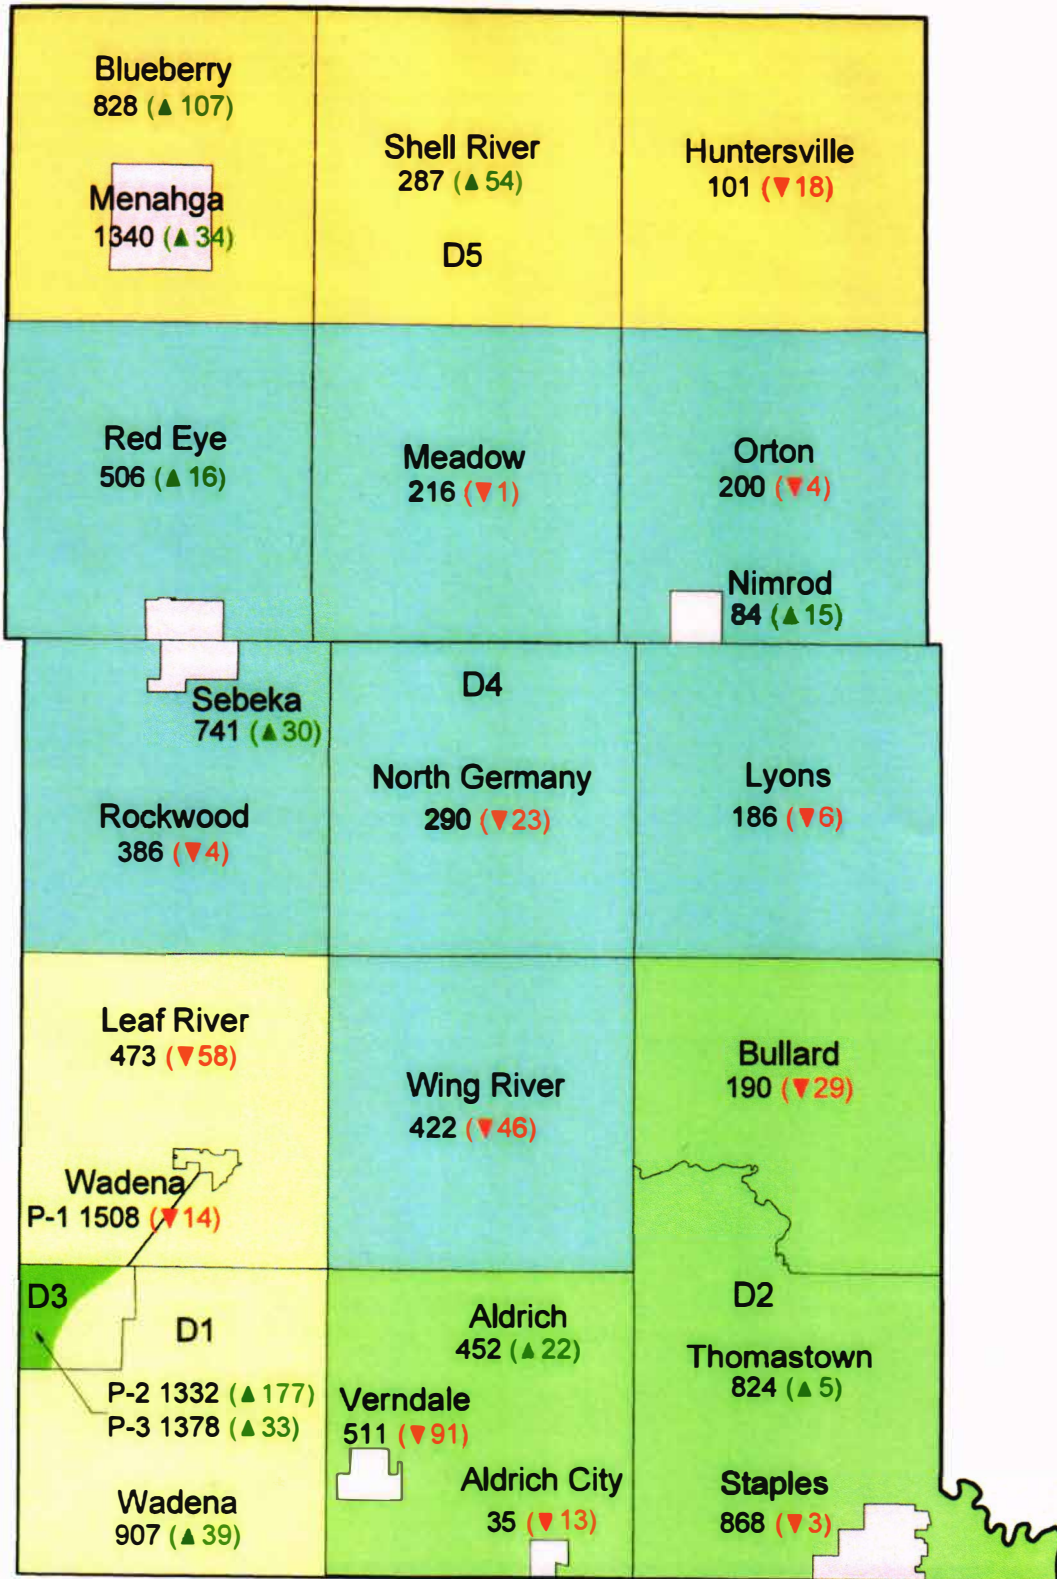

## Wadena County Commissioner District Map - Exhibit A

District 1 - 2888  
 District 2 - 2880  
 District 3 - 2710  
 District 4 - 3031  
 District 5 - 2556

District 1 - Ron Noon  
 District 2 - Mike Weyer  
 District 3 - Bill Stearns

District 4 - Murlyn Kreklau  
 District 5 - Jon Kangas